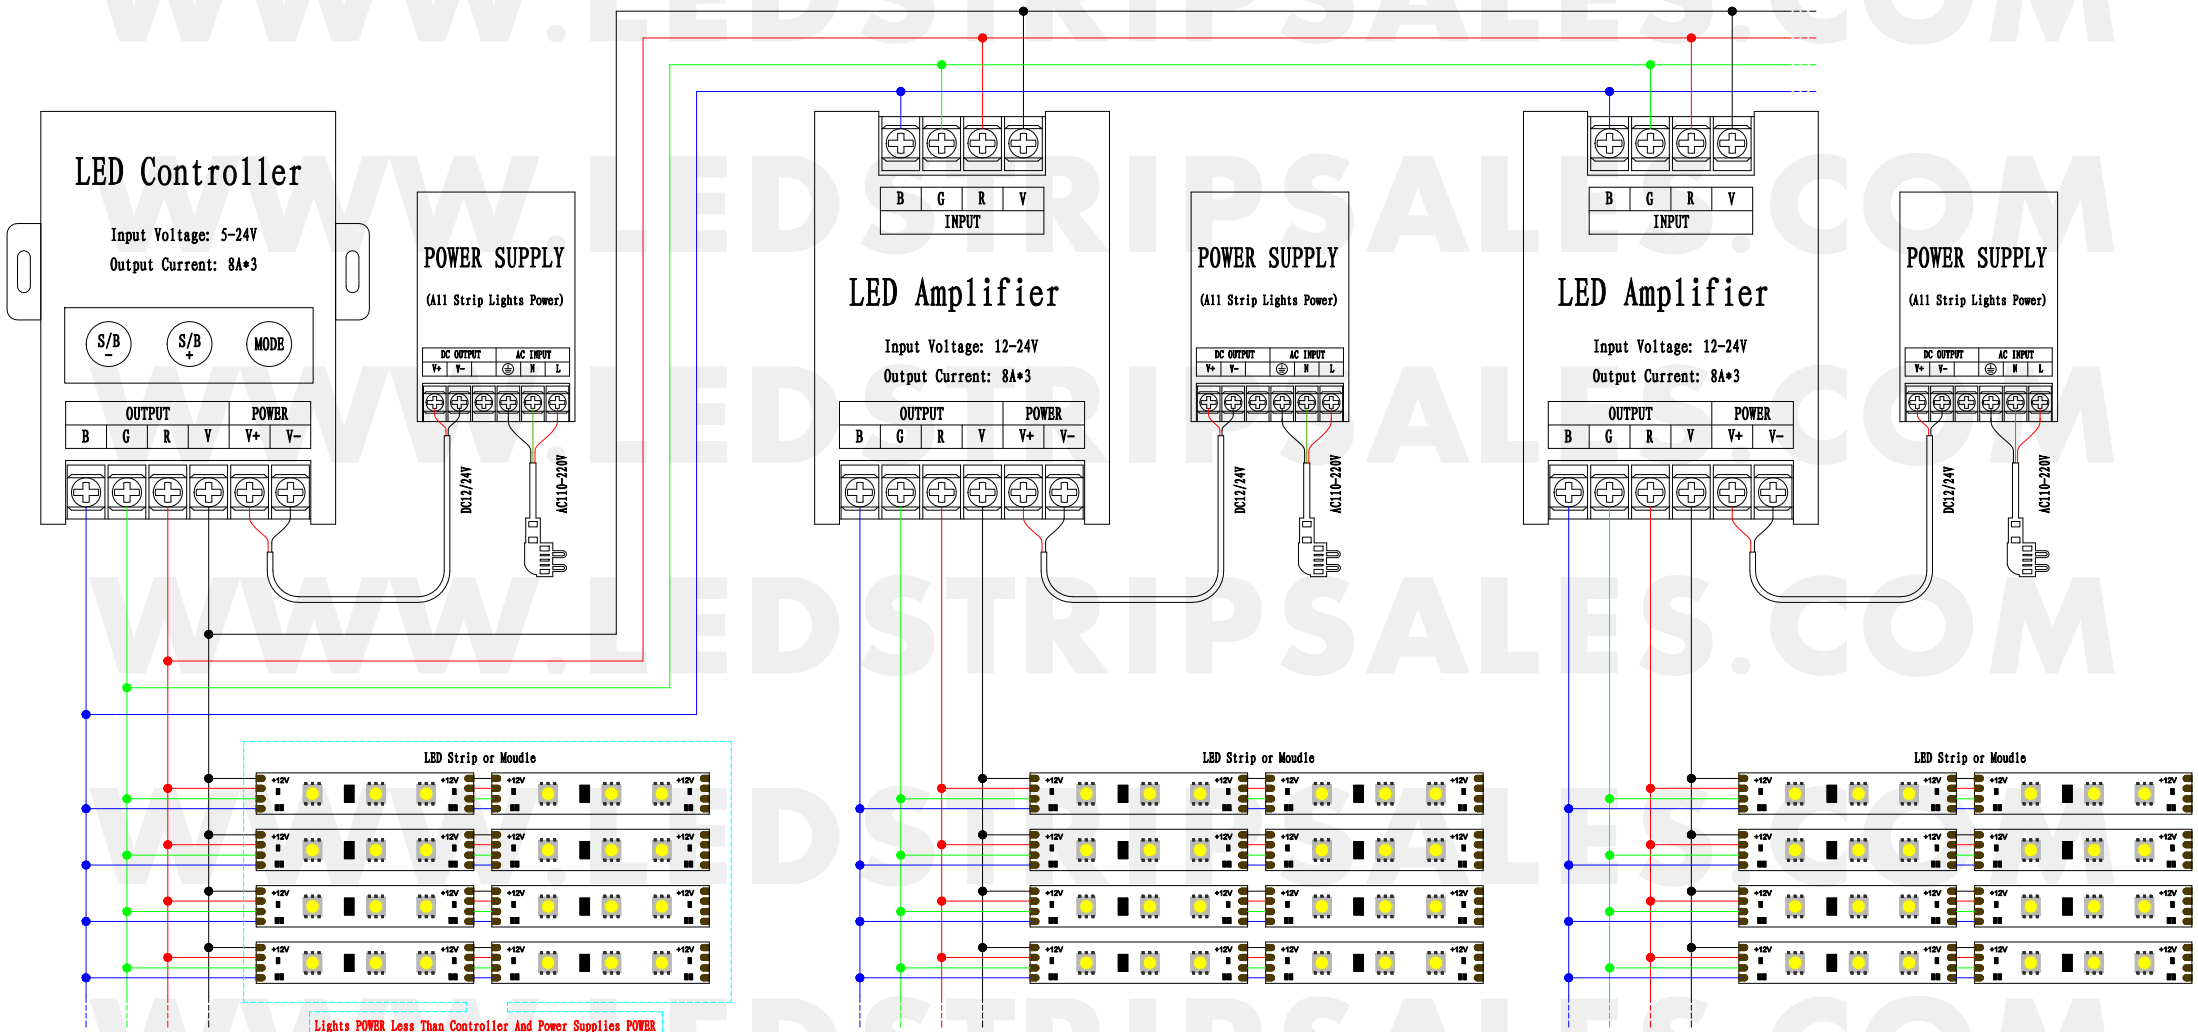

# 288W RGB LED Amplifier Mode of Connection

Lights POWER Less Than Controller And Power Supplies POWER